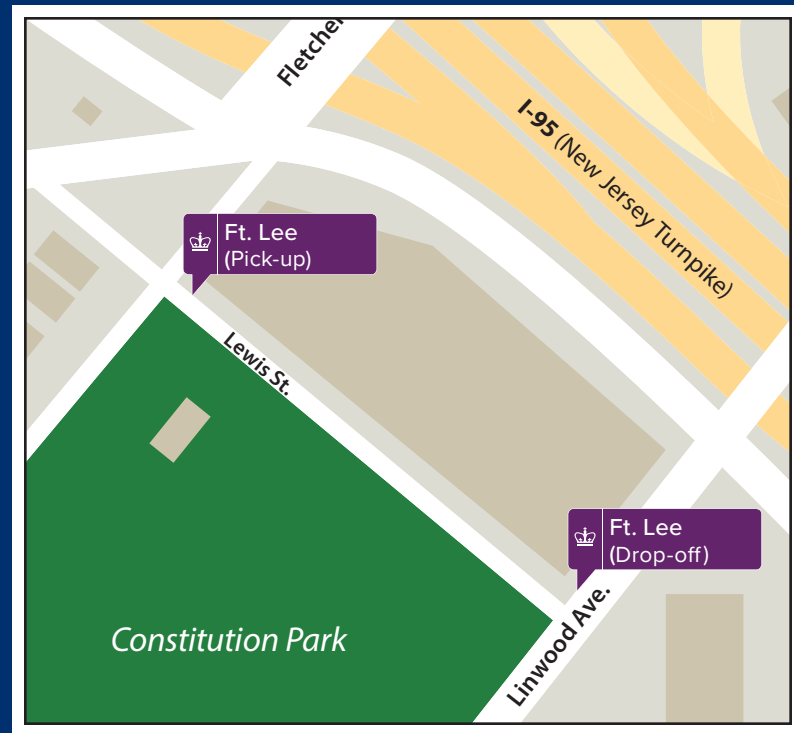

Lamont-Doherty Stop

Ft. Lee Stop

CUIMC Stop

Manhattanville Stop

Morningside Stop

Monday–Friday Schedule

Lamont-Doherty Geoscience Building	Ft. Lee (Morningside Bound)	CUIMC South (Morningside Bound)	Studebaker South (Broadway @ 131st Street, Southbound)	Morningside @ 120th Street (Arrival)	Morningside @ 120th Street (Ft. Lee & Lamont Bound)	Studebaker North (3270 Broadway)	CUIMC North (Ft. Lee/Lamont-Doherty Bound)	Ft. Lee (Lamont-Doherty Bound)	Lamont-Doherty (Arrival)
7:30 a.m.			8:15 a.m.	8:25 a.m.	8:00 a.m.	8:05 a.m.			8:40 a.m.
					8:30 a.m.*	8:35 a.m.			9:10 a.m.
9:00 a.m.			9:30 a.m.	9:40 a.m.	9:00 a.m.	9:05 a.m.			9:40 a.m.
10:00 a.m.	10:13 a.m.	10:23 a.m.	10:30 a.m.	10:45 a.m.	10:00 a.m.	10:05 a.m.			10:40 a.m.
11:00 a.m.	11:13 a.m.	11:23 a.m.	11:30 a.m.	11:45 a.m.	11:00 a.m.	11:05 a.m.	11:13 a.m.	11:23 a.m.	11:45 a.m.
NO 12:00 P.M. DEPARTURE FROM LAMONT-DOHERTY									
1:00 p.m.	1:13 p.m.	1:23 p.m.	1:30 p.m.	1:45 p.m.	NO 1:00 P.M. DEPARTURE FROM MORNINGSIDE				
2:00 p.m.	2:13 p.m.	2:23 p.m.	2:30 p.m.	2:45 p.m.	2:00 p.m.	2:05 p.m.	2:13 p.m.	2:23 p.m.	2:45 p.m.
3:00 p.m.			3:30 p.m.	3:40 p.m.	3:00 p.m.	3:05 p.m.	3:13 p.m.	3:23 p.m.	3:45 p.m.
4:00 p.m.			4:30 p.m.	4:40 p.m.	4:00 p.m.	4:05 p.m.			4:40 p.m.
5:00 p.m. (MON-THUR)	Columbia Branded		5:30 p.m.	5:40 p.m.	5:00 p.m.	5:05 p.m.			5:40 p.m.
5:00 p.m. (MON-THUR)	Academy Branded	5:25 p.m.		5:45 p.m.	6:00 p.m.**	6:05 p.m.			6:40 p.m.
5:00 p.m. *** (FRI)	Columbia Branded	5:25 p.m.		5:45 p.m.					
5:30 p.m. *** (FRI)	Academy Branded		6:00 p.m.	6:10 p.m.					
6:00 p.m.			6:30 p.m.	6:40 p.m.					
7:00 p.m.**			7:30 p.m.	7:40 p.m.					

*** PLEASE NOTE: These trips operate on Fridays ONLY

Saturday Schedule

Morningside @ 120th Street	Studebaker North (3270 Broadway)	Lamont-Doherty (Estimated Arrival)	Lamont-Doherty Geoscience Building	Studebaker South (Broadway @ 131st Street, Southbound)	Morningside @ 120th Street (Estimated Arrival)
9:00 a.m.	9:05 a.m.	9:45 a.m.	5:00 p.m.	5:30 p.m.	5:45 p.m.