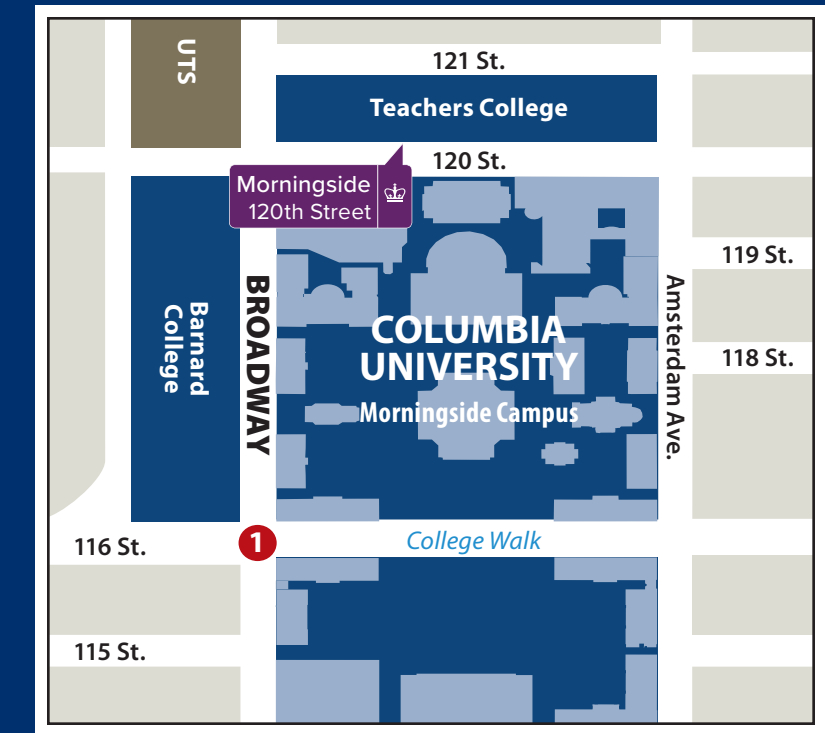

Lamont-Doherty Stop

Ft. Lee Stop

CUIMC Stop

Manhattanville Stop

Morningside Stop

Monday–Friday Schedule

Lamont-Doherty Geoscience Building	Ft. Lee (Morningside Bound)	CUIMC South (Morningside Bound)	Studebaker South (Broadway @ 131st Street, Southbound)	Morningside @ 120th Street (Arrival)	Morningside @ 120th Street (Ft. Lee & Lamont Bound)	Studebaker North (3270 Broadway)	CUIMC North (Ft. Lee/Lamont-Doherty Bound)	Ft. Lee (Lamont-Doherty Bound)	Lamont-Doherty (Arrival)
7:30 a.m.			8:15 a.m.	8:25 a.m.	8:00 a.m.	8:05 a.m.			8:40 a.m.
					8:30 a.m.*	8:35 a.m.			9:10 a.m.
9:00 a.m.			9:30 a.m.	9:40 a.m.	9:00 a.m.	9:05 a.m.			9:40 a.m.
10:00 a.m.	10:13 a.m.	10:23 a.m.	10:30 a.m.	10:45 a.m.	10:00 a.m.	10:05 a.m.			10:40 a.m.
11:00 a.m.	11:13 a.m.	11:23 a.m.	11:30 a.m.	11:45 a.m.	11:00 a.m.	11:05 a.m.	11:13 a.m.	11:23 a.m.	11:45 a.m.
NO 12:00 P.M. DEPARTURE FROM LAMONT-DOHERTY									
1:00 p.m.	1:13 p.m.	1:23 p.m.	1:30 p.m.	1:45 p.m.	NO 1:00 P.M. DEPARTURE FROM MORNINGSIDE				
2:00 p.m.	2:13 p.m.	2:23 p.m.	2:30 p.m.	2:45 p.m.	2:00 p.m.	2:05 p.m.	2:13 p.m.	2:23 p.m.	2:45 p.m.
3:00 p.m.			3:30 p.m.	3:40 p.m.	3:00 p.m.	3:05 p.m.	3:13 p.m.	3:23 p.m.	3:45 p.m.
4:00 p.m.			4:30 p.m.	4:40 p.m.	4:00 p.m.	4:05 p.m.			4:40 p.m.
5:00 p.m. (MON-THUR)	Columbia Branded		5:30 p.m.	5:40 p.m.	5:00 p.m.	5:05 p.m.			5:40 p.m.
5:00 p.m. (MON-THUR)	Academy Branded	5:25 p.m.		5:45 p.m.	6:00 p.m.**	6:05 p.m.			6:40 p.m.
5:00 p.m. *** (FRI)	Columbia Branded	5:25 p.m.		5:45 p.m.					
5:30 p.m. *** (FRI)	Academy Branded		6:00 p.m.	6:10 p.m.					
6:00 p.m.			6:30 p.m.	6:40 p.m.					
7:00 p.m.**			7:30 p.m.	7:40 p.m.					

*** PLEASE NOTE: These trips operate on Fridays ONLY

Saturday Schedule

Morningside @ 120th Street	Studebaker North (3270 Broadway)	Lamont-Doherty (Estimated Arrival)	Lamont-Doherty Geoscience Building	Studebaker South (Broadway @ 131st Street, Southbound)	Morningside @ 120th Street (Estimated Arrival)
9:00 a.m.	9:05 a.m.	9:45 a.m.	5:00 p.m.	5:30 p.m.	5:45 p.m.