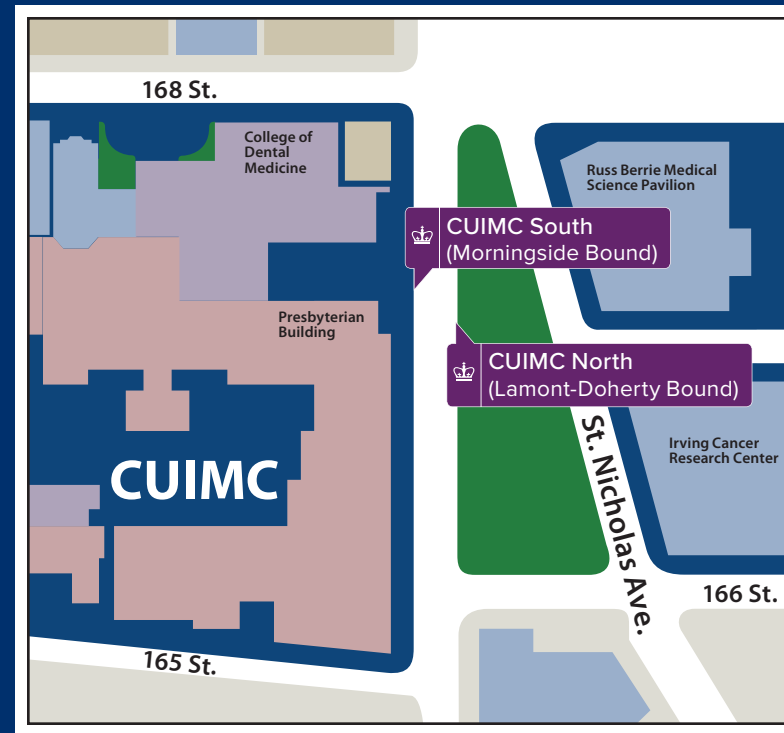

Lamont-Doherty Shuttle Schedule

The Lamont-Doherty Shuttle provides riders with stops across Columbia’s Lamont-Doherty, CUIMC, Manhattanville, and Morningside campuses, as well as Ft. Lee.

Effective September 5, 2023

CUIMC Stop

Monday–Friday Schedule

Lamont-Doherty Geoscience Building	Ft. Lee (Morningside Bound)	CUIMC South (Morningside Bound)	Studebaker South (Broadway @ 131st Street, Southbound)	Morningside @ 120th Street (Arrival)	Morningside @ 120th Street (Ft. Lee & Lamont Bound)	Studebaker North (3270 Broadway)	CUIMC North (Ft. Lee/Lamont-Doherty Bound)	Ft. Lee (Lamont-Doherty Bound)	Lamont-Doherty (Arrival)
7:30 a.m.			8:15 a.m.	8:25 a.m.	8:00 a.m.	8:05 a.m.			8:40 a.m.
					8:30 a.m.*	8:35 a.m.			9:10 a.m.
9:00 a.m.			9:30 a.m.	9:40 a.m.	9:00 a.m.	9:05 a.m.			9:40 a.m.
10:00 a.m.	10:13 a.m.	10:23 a.m.	10:30 a.m.	10:45 a.m.	10:00 a.m.	10:05 a.m.			10:40 a.m.
11:00 a.m.	11:13 a.m.	11:23 a.m.	11:30 a.m.	11:45 a.m.	11:00 a.m.	11:05 a.m.	11:13 a.m.	11:23 a.m.	11:45 a.m.
NO 12:00 P.M. DEPARTURE FROM LAMONT-DOHERTY									
1:00 p.m.	1:13 p.m.	1:23 p.m.	1:30 p.m.	1:45 p.m.	NO 1:00 P.M. DEPARTURE FROM MORNINGSIDE				
2:00 p.m.	2:13 p.m.	2:23 p.m.	2:30 p.m.	2:45 p.m.	2:00 p.m.	2:05 p.m.	2:13 p.m.	2:23 p.m.	2:45 p.m.
3:00 p.m.			3:30 p.m.	3:40 p.m.	3:00 p.m.	3:05 p.m.	3:13 p.m.	3:23 p.m.	3:45 p.m.
4:00 p.m.			4:30 p.m.	4:40 p.m.	4:00 p.m.	4:05 p.m.			4:40 p.m.
5:00 p.m. (MON-THUR)	Columbia Branded		5:30 p.m.	5:40 p.m.	5:00 p.m.	5:05 p.m.			5:40 p.m.
5:00 p.m. (MON-THUR)	Academy Branded	5:25 p.m.		5:45 p.m.	6:00 p.m.**	6:05 p.m.			6:40 p.m.
5:00 p.m. *** (FRI)	Columbia Branded	5:25 p.m.		5:45 p.m.					
5:30 p.m. *** (FRI)	Academy Branded		6:00 p.m.	6:10 p.m.					
6:00 p.m.			6:30 p.m.	6:40 p.m.					
7:00 p.m.**			7:30 p.m.	7:40 p.m.