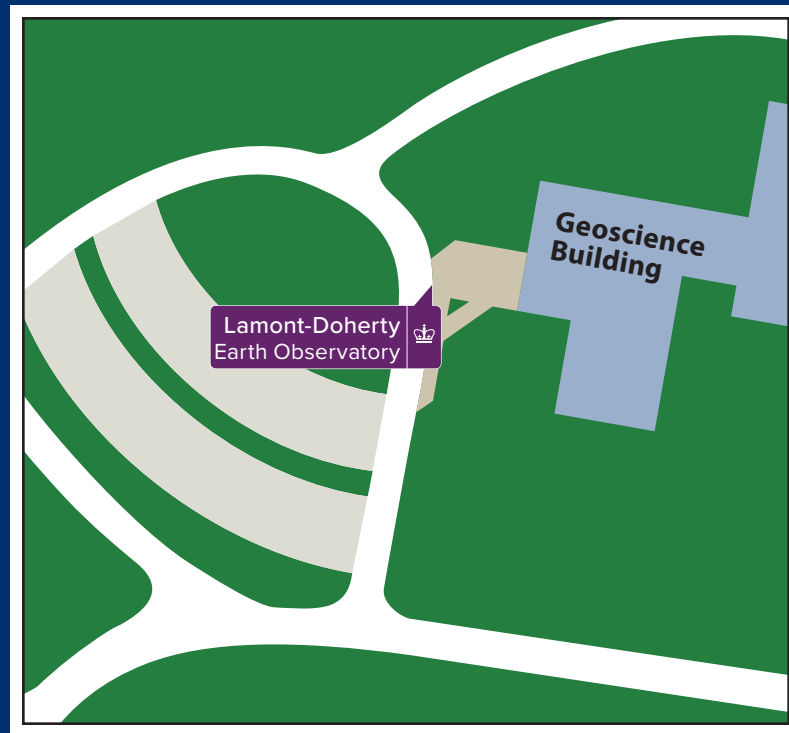

Lamont-Doherty Stop

Ft. Lee Stop

CUIMC Stop

Manhattanville Stop

Morningside Stop

Monday–Friday Schedule

Lamont-Doherty Geoscience Building	Ft. Lee (Morningside Bound)	CUIMC South (Morningside Bound)	Studebaker South (Broadway @ 131st Street, Southbound)	Morningside @ 120th Street (Arrival)	Morningside @ 120th Street (Ft. Lee & Lamont Bound)	Studebaker North (3270 Broadway)	CUIMC North (Ft. Lee/Lamont-Doherty Bound)	Ft. Lee (Lamont-Doherty Bound)	Lamont-Doherty (Arrival)
7:30 a.m.			8:15 a.m.	8:25 a.m.	8:00 a.m.	8:05 a.m.			8:40 a.m.
					8:30 a.m.*	8:35 a.m.			9:10 a.m.
9:00 a.m.			9:30 a.m.	9:40 a.m.	9:00 a.m.	9:05 a.m.			9:40 a.m.
10:00 a.m.	10:13 a.m.	10:23 a.m.	10:30 a.m.	10:45 a.m.	10:00 a.m.	10:05 a.m.			10:40 a.m.
11:00 a.m.	11:13 a.m.	11:23 a.m.	11:30 a.m.	11:45 a.m.	11:00 a.m.	11:05 a.m.	11:13 a.m.	11:23 a.m.	11:45 a.m.
NO 12:00 P.M. DEPARTURE FROM LAMONT-DOHERTY									
1:00 p.m.	1:13 p.m.	1:23 p.m.	1:30 p.m.	1:45 p.m.	NO 1:00 P.M. DEPARTURE FROM MORNINGSIDE				
2:00 p.m.	2:13 p.m.	2:23 p.m.	2:30 p.m.	2:45 p.m.	2:00 p.m.	2:05 p.m.	2:13 p.m.	2:23 p.m.	2:45 p.m.
3:00 p.m.			3:30 p.m.	3:40 p.m.	3:00 p.m.	3:05 p.m.	3:13 p.m.	3:23 p.m.	3:45 p.m.
4:00 p.m.			4:30 p.m.	4:40 p.m.	4:00 p.m.	4:05 p.m.			4:40 p.m.
5:00 p.m. (MON-THUR)	Columbia Branded		5:30 p.m.	5:40 p.m.	5:00 p.m.	5:05 p.m.			5:40 p.m.
5:00 p.m. (MON-THUR)	Academy Branded	5:25 p.m.		5:45 p.m.	6:00 p.m.**	6:05 p.m.			6:40 p.m.
5:00 p.m. *** (FRI)	Columbia Branded	5:25 p.m.		5:45 p.m.					
5:30 p.m. *** (FRI)	Academy Branded		6:00 p.m.	6:10 p.m.					
6:00 p.m.			6:30 p.m.	6:40 p.m.					
7:00 p.m.**			7:30 p.m.	7:40 p.m.					

*** PLEASE NOTE: These trips operate on Fridays ONLY

Saturday Schedule

Morningside @ 120th Street	Studebaker North (3270 Broadway)	Lamont-Doherty (Estimated Arrival)	Lamont-Doherty Geoscience Building	Studebaker South (Broadway @ 131st Street, Southbound)	Morningside @ 120th Street (Estimated Arrival)
9:00 a.m.	9:05 a.m.	9:45 a.m.	5:00 p.m.	5:30 p.m.	5:45 p.m.